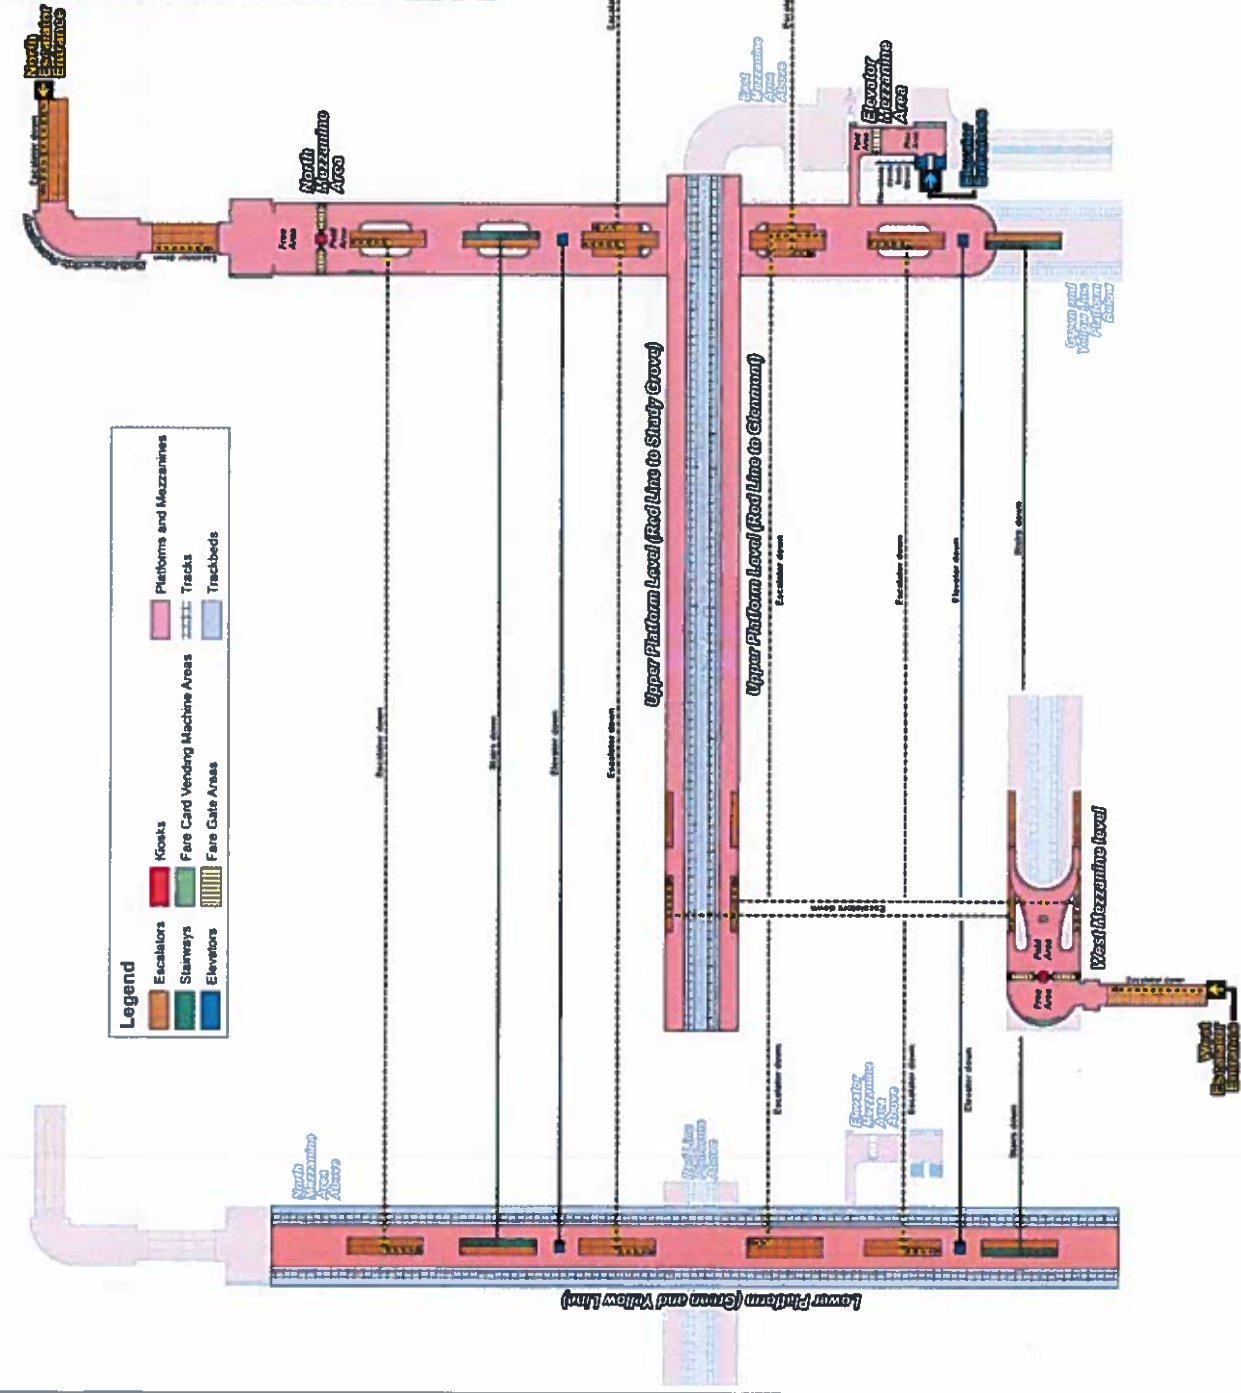

- Legend**
- Escalators
  - Stairways
  - Elevators
  - Kiosks
  - Fire Card Vending Machine Areas
  - Fan Gate Areas
  - Platforms and Mezzanines
  - Tracks
  - Trackbeds

# Metro Center

WMATA Enterprise GIS  
 Department of Information Technology  
 655 F St. SW, 4th Floor  
 Washington, DC 20001

Washington Metropolitan Area  
 Transit Authority

**Legend**

	Kiosks		Platforms and Mezzanines
	Escalators		Fare Card Vending Machine Areas
	Stairways		Tracks
	Elevators		Trackbeds
	Fare Gate Areas		

- Legend**
- Escalators
  - Elevators
  - Kiosks
  - Fare Card Vending Machine Areas
  - Fare Gate Areas
  - Platforms and Mezzanines
  - Tracks
  - Tracbeds

<p>WMATA Enterprise GIS          Department of Information Technology          1100 Pennsylvania Avenue, N.E.          Washington, DC 20002          202-635-7000  <a href="http://www.wmata.com">www.wmata.com</a></p>
---

# L'Enfant Plaza

- Legend**
- Kiosks
  - Escalators
  - Elevators
  - Fare Card Vending Machine Areas
  - Fare Gate Areas
  - Platforms and Mazaninas
  - Tracks
  - Tracbeds

This map was prepared by the Office of Enterprise GIS, WMATA, and is intended for informational purposes only. It is not intended to be used as a legal document. The information on this map is subject to change without notice.