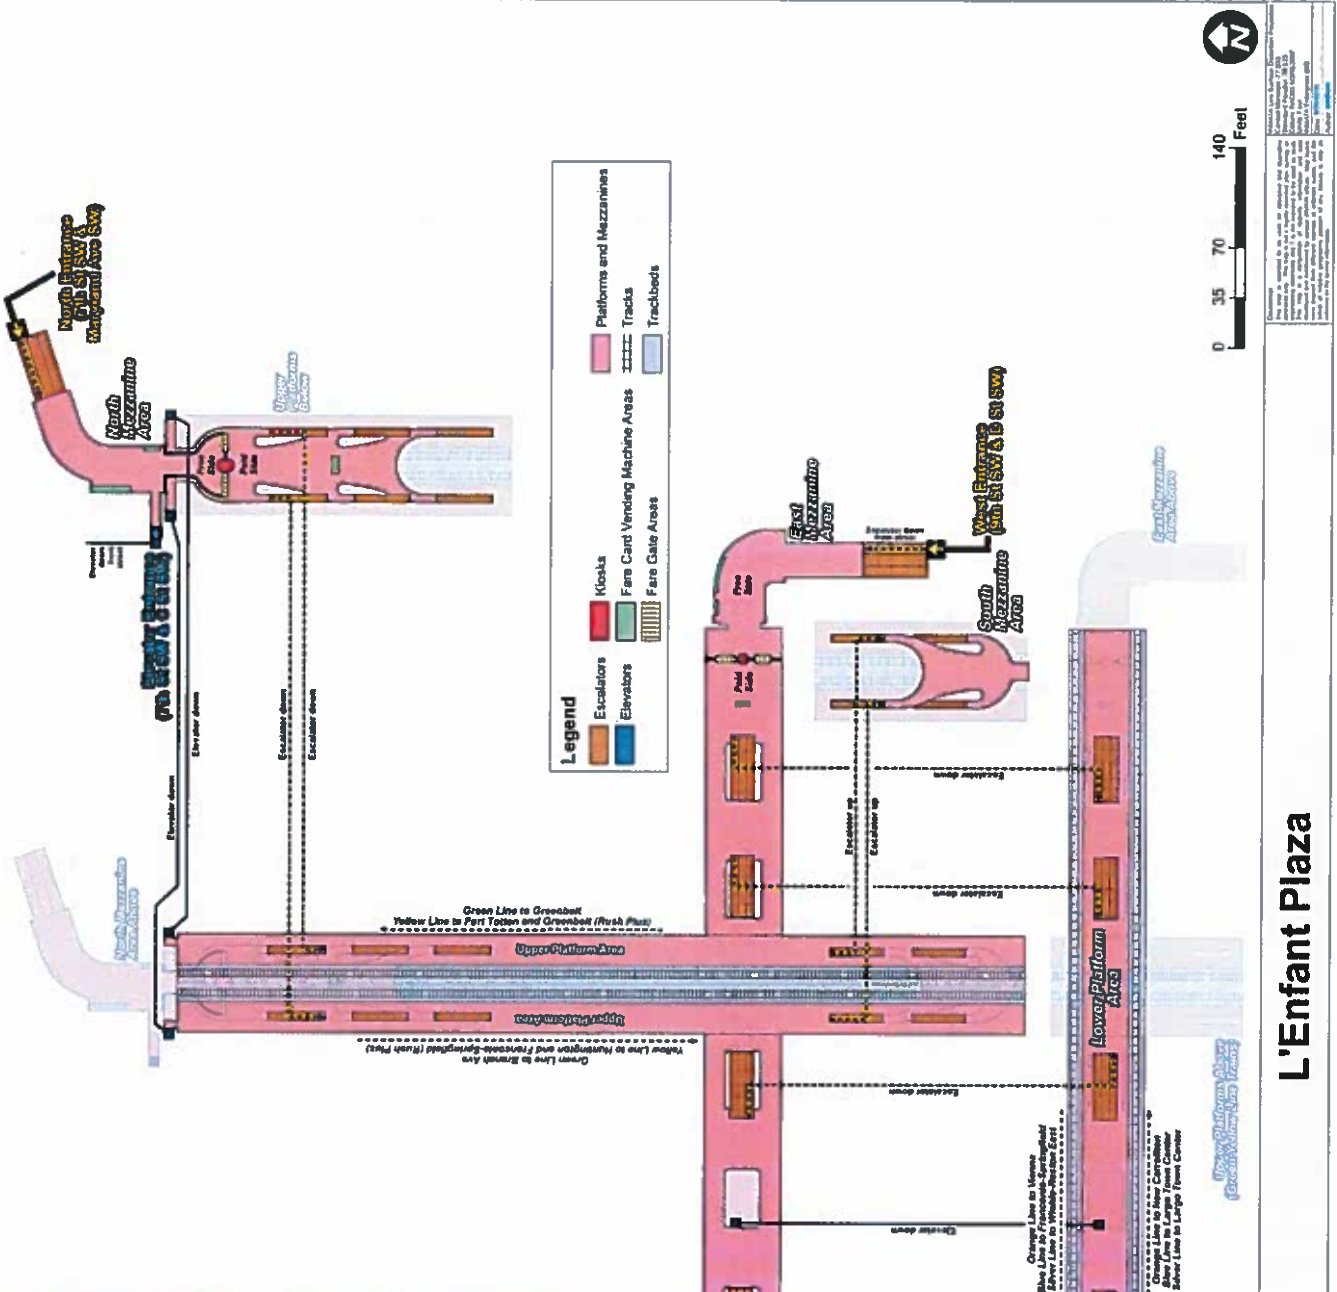

- Legend**
- Escalators
  - Stairways
  - Elevators
  - Kiosks
  - Fire Card Vending Machine Areas
  - Fan Gate Areas
  - Platforms and Mezzanines
  - Tracks
  - Trackbeds

- Legend**
- Escalators
  - Elevators
  - Kiosks
  - Fare Card Vending Machine Areas
  - Fare Gate Areas
  - Platforms and Mezzanines
  - Tracks
  - Tracbeds

<p>WMATA Enterprise GIS          Department of Information Technology          1100 Pennsylvania Avenue, N.E.          Washington, DC 20002          202-635-7000  <a href="http://www.wmata.com">www.wmata.com</a></p>
---

**Judiciary Square**

**Washington Metropolitan Area Transit Authority**

# L'Enfant Plaza

- Legend**
- Kiosks
  - Escalators
  - Elevators
  - Fare Card Vending Machine Areas
  - Fare Gate Areas
  - Platforms and Mazaninas
  - Tracks
  - Tracbeds

This map was prepared by the Office of Enterprise GIS, WMATA, and is intended for informational purposes only. It is not intended to be used as a legal document. The information on this map is subject to change without notice.