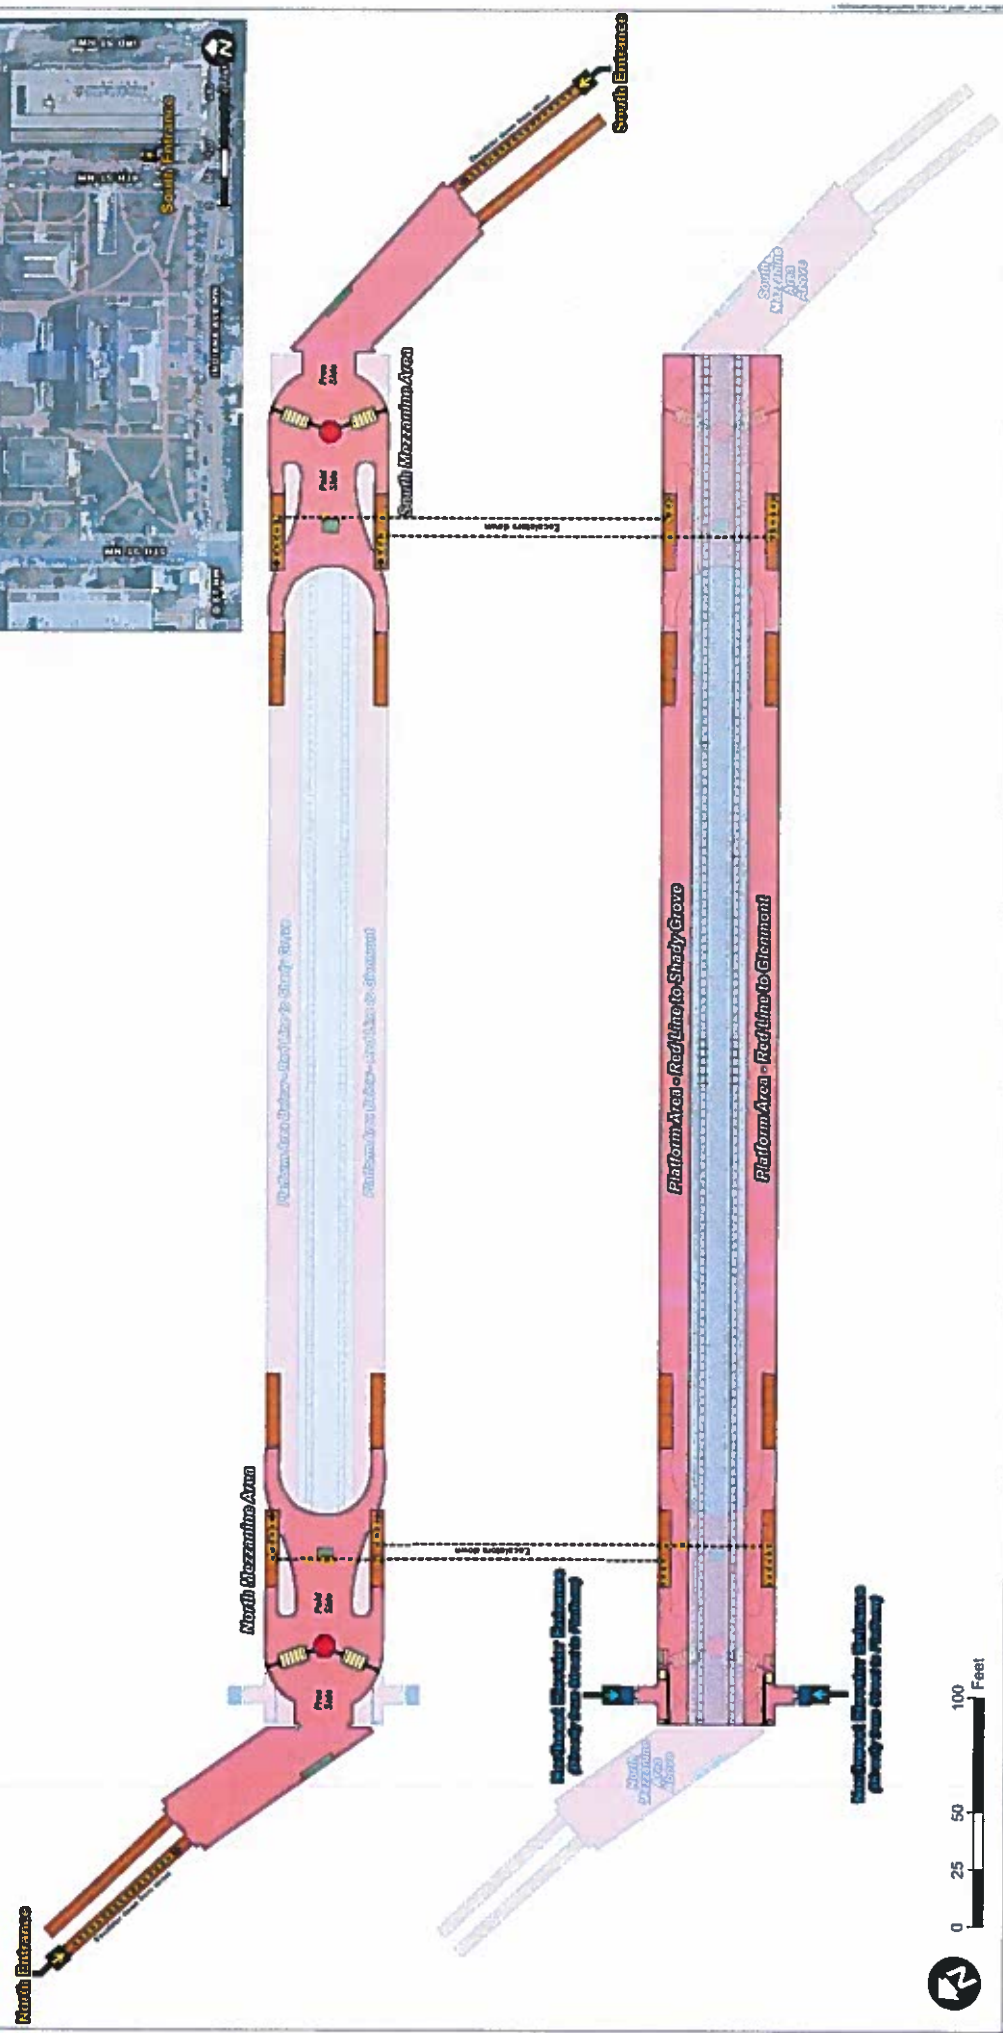

- Legend**
- Escalators
  - Stairways
  - Elevators
  - Kiosks
  - Fire Card Vending Machine Areas
  - Fan Gate Areas
  - Platforms and Mezzanines
  - Tracks
  - Trackbeds

# Metro Center

WMATA Enterprise GIS  
 Department of Information Technology  
 655 F St. SW, 4th Floor  
 Washington, DC 20001

Washington Metropolitan Area  
 Transit Authority

**Legend**

	Kiosks		Platforms and Mezzanines
	Escalators		Fare Card Vending Machine Areas
	Stairways		Tracks
	Elevators		Trackbeds
	Fare Gate Areas		

- Legend**
- Escalators
  - Elevators
  - Kiosks
  - Fare Card Vending Machine Areas
  - Fare Gate Areas
  - Platforms and Mezzanines
  - Tracks
  - Tracbeds

<p>WMATA Enterprise GIS          Department of Information Technology          1100 Pennsylvania Avenue, N.E.          Washington, DC 20002          202-635-7000  <a href="http://www.wmata.com">www.wmata.com</a></p>
---

**Judiciary Square**

**Washington Metropolitan Area Transit Authority**