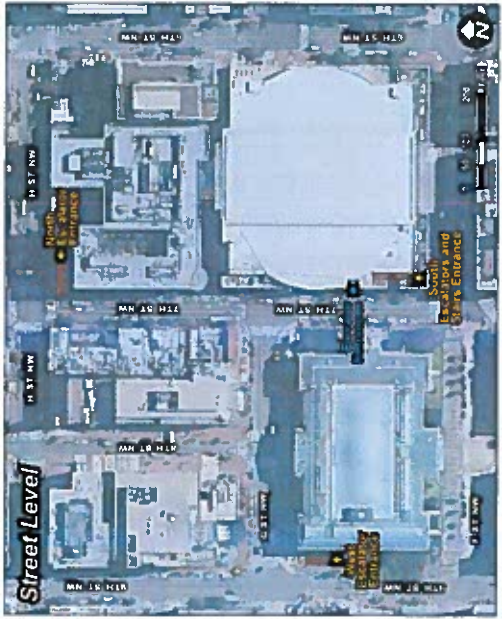

- Legend**
- Escalators
  - Stairways
  - Elevators
  - Kiosks
  - Fire Card Vending Machine Areas
  - Fan Gate Areas
  - Platforms and Mezzanines
  - Tracks
  - Trackbeds

# Metro Center

WMATA Enterprise GIS  
 Department of Information Technology  
 655 F St. SW, 4th Floor  
 Washington, DC 20001

Washington Metropolitan Area  
 Transit Authority

**Legend**

	Kiosks		Platforms and Mezzanines
	Escalators		Fare Card Vending Machine Areas
	Stairways		Tracks
	Elevators		Trackbeds
	Fare Gate Areas		

- Legend**
- Escalators
  - Elevators
  - Kiosks
  - Fare Card Vending Machine Areas
  - Fare Gate Areas
  - Platforms and Mezzanines
  - Tracks
  - Tracbeds

<p>WMATA Enterprise GIS          Department of Information Technology          1100 Pennsylvania Avenue, N.E.          Washington, DC 20002          202-635-7000  <a href="http://www.wmata.com">www.wmata.com</a></p>
---

# L'Enfant Plaza

- Legend**
- Kiosks
  - Escalators
  - Elevators
  - Fare Card Vending Machine Areas
  - Fare Gate Areas
  - Platforms and Mazaninas
  - Tracks
  - Tracbeds

This map was prepared by the Office of Enterprise GIS, WMATA, and is intended for informational purposes only. It is not intended to be used as a legal document. The information on this map is subject to change without notice.